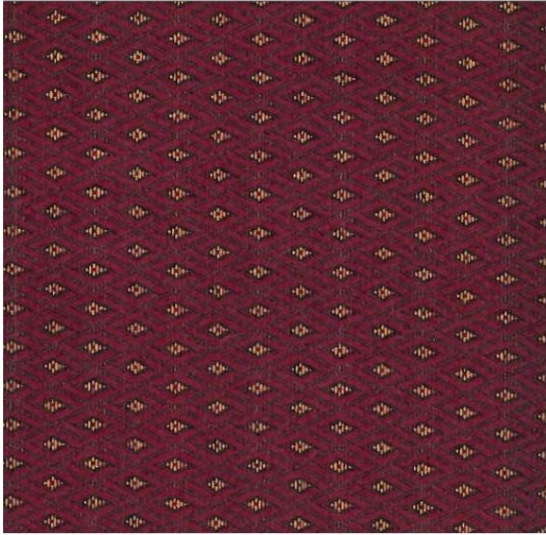

FABRIC: FS8P4

1 Roll; 15 yds approx.

Touch
TEXTILES

CONTACT:

Website: www.therefinishingtouch.com
Phone: 1-800-523-9448
E-mail: sales.assistant@therefinishingtouch.com

FABRIC: FS8P5

1 Roll; 35 yds approx.

Touch
TEXTILES