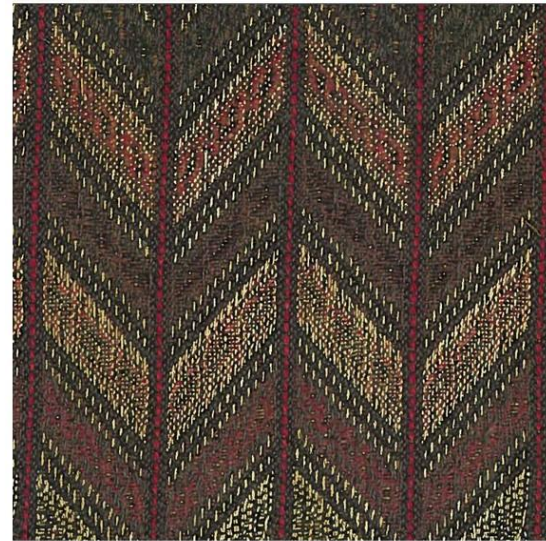

Touch
TEXTILES

CONTACT:

The
Refinishing
Touch

Website: www.therefinishingtouch.com
Phone: 1-800-523-9448
E-mail: sales.assistant@therefinishingtouch.com

FABRIC: FS8P3

1 Roll; 35 yds approx.