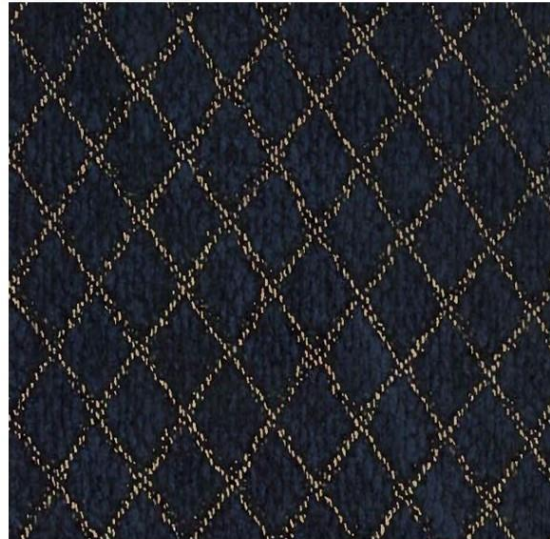

Touch
TEXTILES

CONTACT:

The
Refinishing
Touch

Website: www.therefinishingtouch.com
Phone: 1-800-523-9448
E-mail: sales.assistant@therefinishingtouch.com

FABRIC: FS8P2

1 Roll; 85 yds approx.