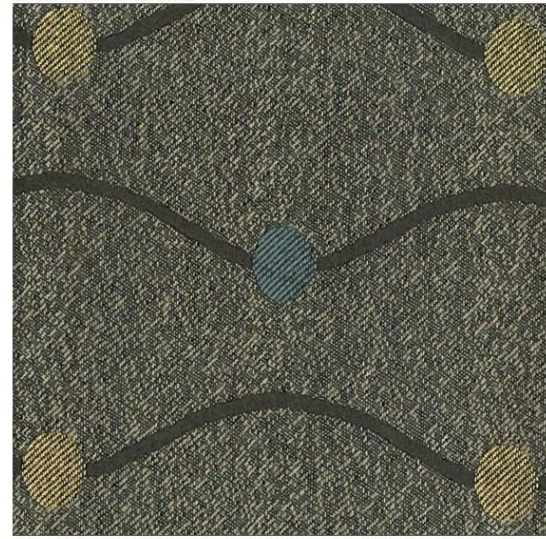

Touch
TEXTILES

CONTACT:

The
Refinishing
Touch

Website: www.therefinishingtouch.com
Phone: 1-800-523-9448
E-mail: sales.assistant@therefinishingtouch.com

FABRIC: FS8P4

1 Roll; 15 yds approx.