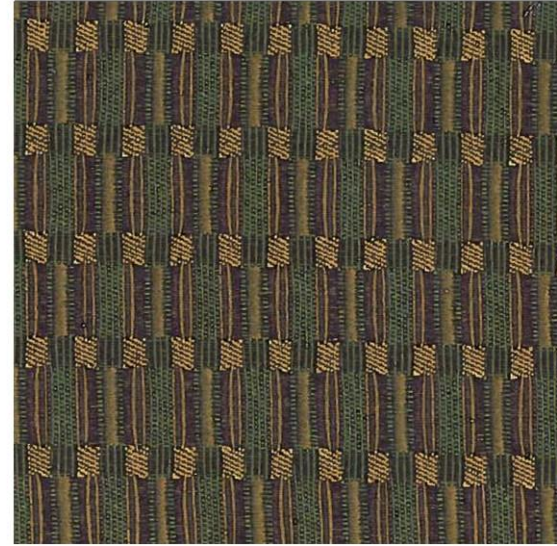

FABRIC: FS6P30

1 Roll; 20 yds approx.

**Touch**  
**TEXTILES**

CONTACT:

Website: [www.therefinishingtouch.com](http://www.therefinishingtouch.com)  
Phone: 1-800-523-9448  
E-mail: [sales.assistant@therefinishingtouch.com](mailto:sales.assistant@therefinishingtouch.com)

FABRIC: FS6P32

1 Roll; 9 yds approx.

Touch  
TEXTILES

CONTACT:

Website: [www.therefinishingtouch.com](http://www.therefinishingtouch.com)  
Phone: 1-800-523-9448  
E-mail: [sales.assistant@therefinishingtouch.com](mailto:sales.assistant@therefinishingtouch.com)

FABRIC: FS6P33

2 Rolls; 70 yds approx.

Touch  
TEXTILES

CONTACT:

Website: [www.therefinishingtouch.com](http://www.therefinishingtouch.com)  
Phone: 1-800-523-9448  
E-mail: [sales.assistant@therefinishingtouch.com](mailto:sales.assistant@therefinishingtouch.com)