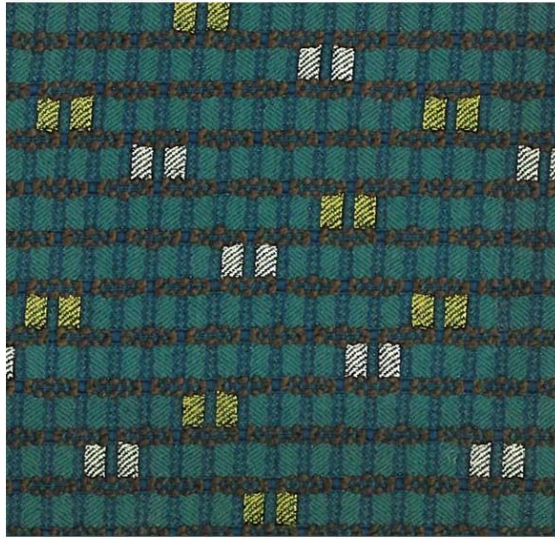

FABRIC: FS6P3

9 Rolls; 790 yds approx.

**Touch**  
**TEXTILES**

CONTACT:

**The Refinishing Touch**

Website: [www.therefinishingtouch.com](http://www.therefinishingtouch.com)  
Phone: 1-800-523-9448  
E-mail: [sales.assistant@therefinishingtouch.com](mailto:sales.assistant@therefinishingtouch.com)

FABRIC: FS6P2

16 Roll; 535 yds approx.

**Touch**  
**TEXTILES**

CONTACT:

**The Refinishing Touch**

Website: [www.therefinishingtouch.com](http://www.therefinishingtouch.com)  
Phone: 1-800-523-9448  
E-mail: [sales.assistant@therefinishingtouch.com](mailto:sales.assistant@therefinishingtouch.com)

FABRIC: FS6P4

24 Rolls; 760 yds approx.

Touch  
TEXTILES

CONTACT:

Website: [www.therefinishingtouch.com](http://www.therefinishingtouch.com)  
Phone: 1-800-523-9448  
E-mail: [sales.assistant@therefinishingtouch.com](mailto:sales.assistant@therefinishingtouch.com)