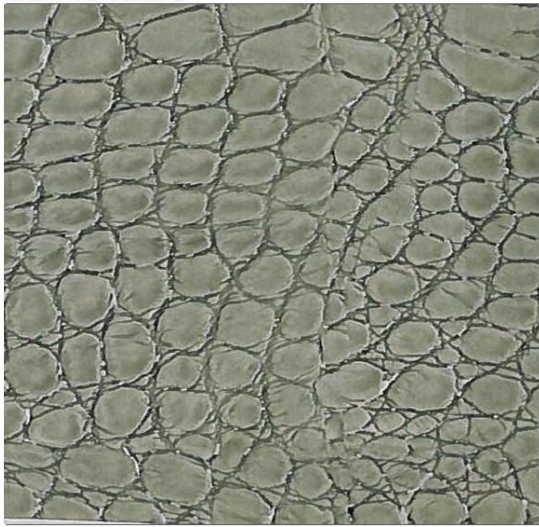

Touch
TEXTILES

CONTACT:

Website: www.therefinishingtouch.com
Phone: 1-800-523-9448
E-mail: sales.assistant@therefinishingtouch.com

FABRIC: FS6P13

1 Roll; 5 yds approx.

Touch
TEXTILES

CONTACT:

Website: www.therefinishingtouch.com
Phone: 1-800-523-9448
E-mail: sales.assistant@therefinishingtouch.com

FABRIC: FS6P15

1 Roll; 5 yds approx.

Touch
TEXTILES

CONTACT:

Website: www.therefinishingtouch.com
Phone: 1-800-523-9448
E-mail: sales.assistant@therefinishingtouch.com

FABRIC: FS6P14

1 Roll; 5 yds approx.

Touch
TEXTILES

CONTACT:

Website: www.therefinishingtouch.com
Phone: 1-800-523-9448
E-mail: sales.assistant@therefinishingtouch.com

FABRIC: FS6P16

2 Rolls; 70 yds approx.