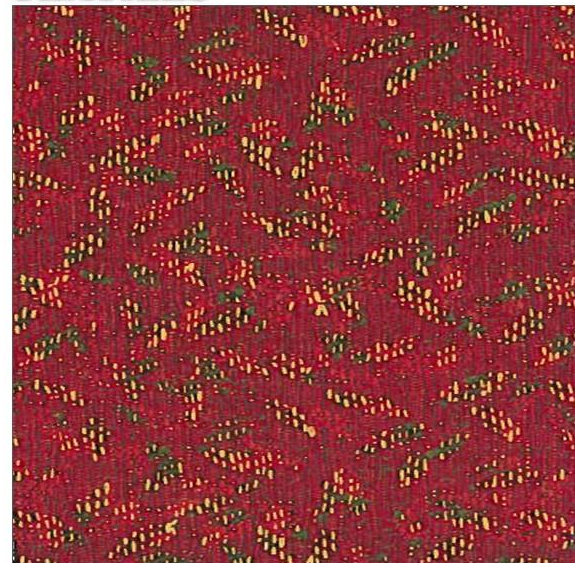

Touch
TEXTILES

CONTACT:

Website: www.therefinishingtouch.com
Phone: 1-800-523-9448
E-mail: sales.assistant@therefinishingtouch.com

FABRIC: FS6P28
1 Roll; 40 yds approx.