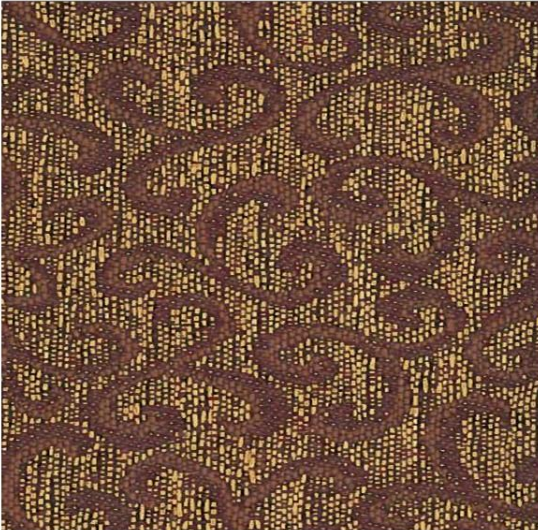

Website: www.therefinishingtouch.com
Phone: 1-800-523-9448
E-mail: sales.assistant@therefinishingtouch.com

FABRIC: FS6P34

1 Roll; 35 yds approx.

Touch
TEXTILES

CONTACT: