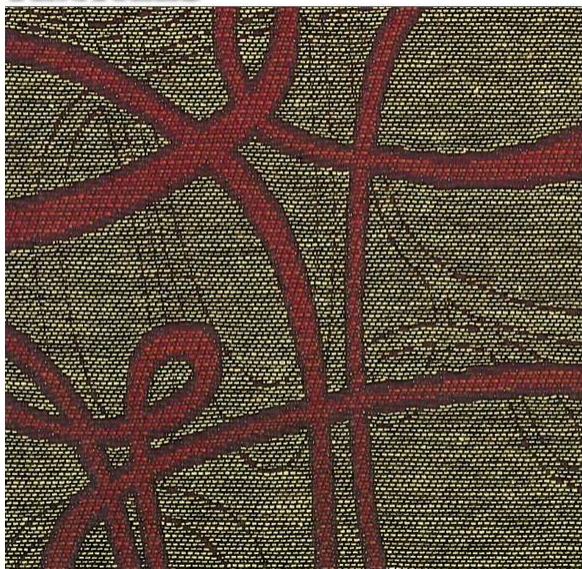

FABRIC: FS6P28  
1 Roll; 40 yds approx.

**Touch**  
**TEXTILES**

CONTACT:

Website: [www.therefinishingtouch.com](http://www.therefinishingtouch.com)  
Phone: 1-800-523-9448  
E-mail: [sales.assistant@therefinishingtouch.com](mailto:sales.assistant@therefinishingtouch.com)

FABRIC: FS6P27  
1 Roll; 20 yds approx.

**Touch**  
**TEXTILES**

CONTACT:

Website: [www.therefinishingtouch.com](http://www.therefinishingtouch.com)  
Phone: 1-800-523-9448  
E-mail: [sales.assistant@therefinishingtouch.com](mailto:sales.assistant@therefinishingtouch.com)